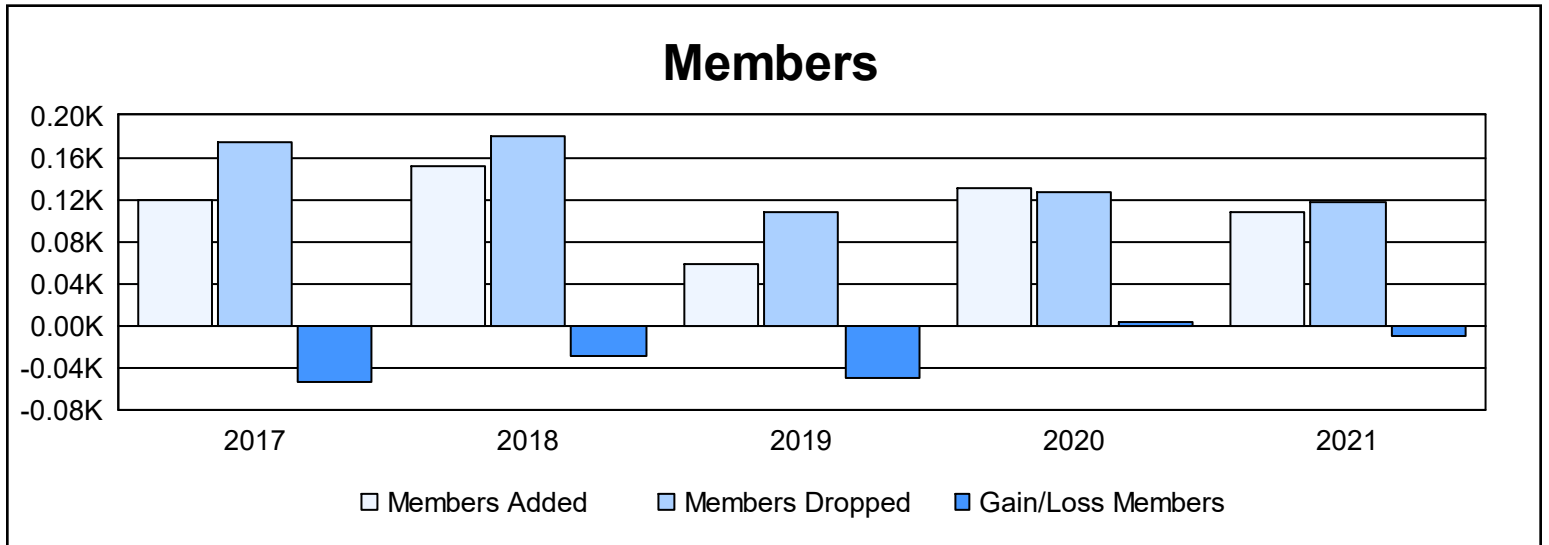

Year	New Clubs	Dropped Clubs	Gain/ Loss Clubs	New Members	Charter Members	Reinstate Members	Transfer Members	Total Member Added	Total Members Dropped	Gain/ Loss Members
2016-2017	0	1	-1	110	0	8	2	120	174	-54
2017-2018	0	2	-2	136	0	10	5	151	180	-29
2018-2019	0	1	-1	48	0	8	2	58	108	-50
2019-2020	0	0	0	120	0	9	1	130	126	4
2020-2021	0	1	-1	95	0	10	2	107	117	-10
<b>Average</b>	<b>0</b>	<b>1</b>	<b>-1</b>	<b>102</b>	<b>0</b>	<b>9</b>	<b>2</b>	<b>113</b>	<b>141</b>	<b>-28</b>

### Membership Composition June 2021 Cumulative