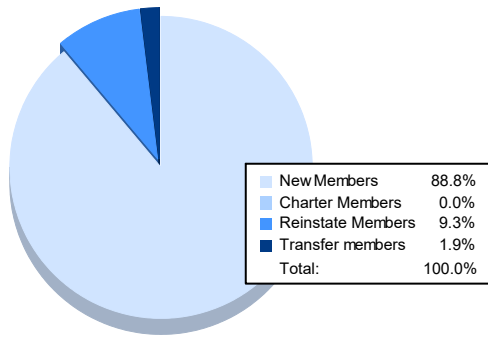

Year	New Clubs	Dropped Clubs	Gain/ Loss Clubs	New Members	Charter Members	Reinstate Members	Transfer Members	Total Member Added	Total Members Dropped	Gain/ Loss Members
2016-2017	0	1	-1	110	0	8	2	120	174	-54
2017-2018	0	2	-2	136	0	10	5	151	180	-29
2018-2019	0	1	-1	48	0	8	2	58	108	-50
2019-2020	0	0	0	120	0	9	1	130	126	4
2020-2021	0	1	-1	95	0	10	2	107	117	-10
<b>Average</b>	<b>0</b>	<b>1</b>	<b>-1</b>	<b>102</b>	<b>0</b>	<b>9</b>	<b>2</b>	<b>113</b>	<b>141</b>	<b>-28</b>

### Membership Composition June 2021 Cumulative