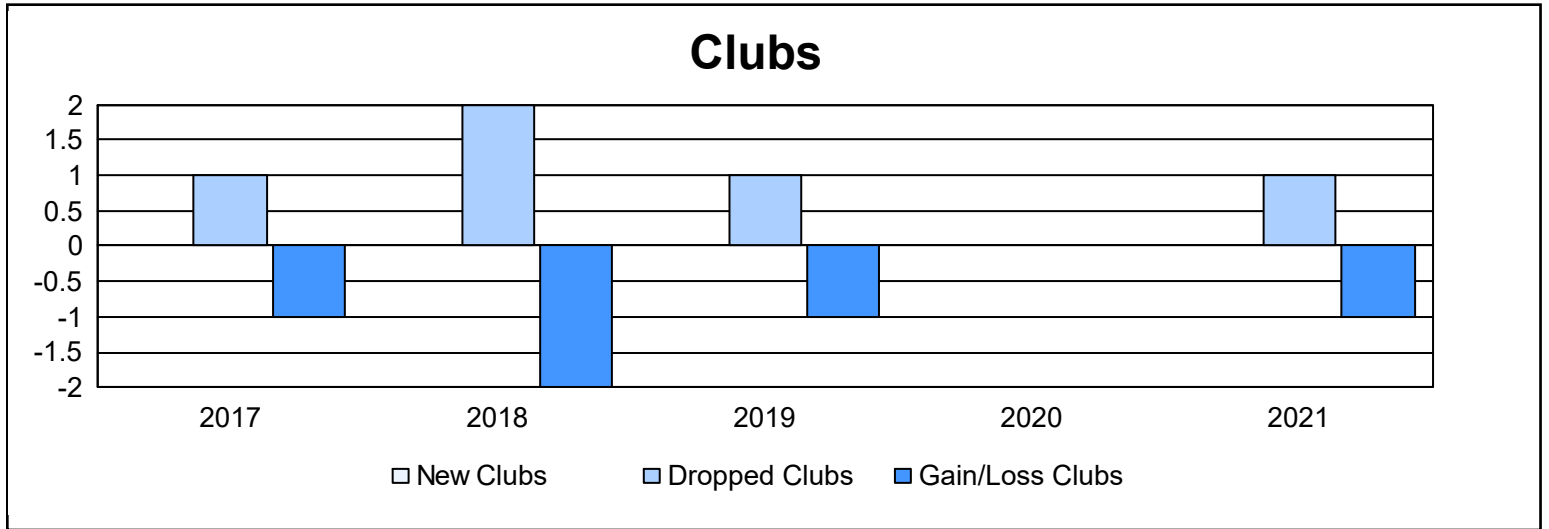

Year	New Clubs	Dropped Clubs	Gain/ Loss Clubs	New Members	Charter Members	Reinstate Members	Transfer Members	Total Member Added	Total Members Dropped	Gain/ Loss Members
2016-2017	0	1	-1	110	0	8	2	120	174	-54
2017-2018	0	2	-2	136	0	10	5	151	180	-29
2018-2019	0	1	-1	48	0	8	2	58	108	-50
2019-2020	0	0	0	120	0	9	1	130	126	4
2020-2021	0	1	-1	95	0	10	2	107	117	-10
<b>Average</b>	<b>0</b>	<b>1</b>	<b>-1</b>	<b>102</b>	<b>0</b>	<b>9</b>	<b>2</b>	<b>113</b>	<b>141</b>	<b>-28</b>

### Membership Composition June 2021 Cumulative